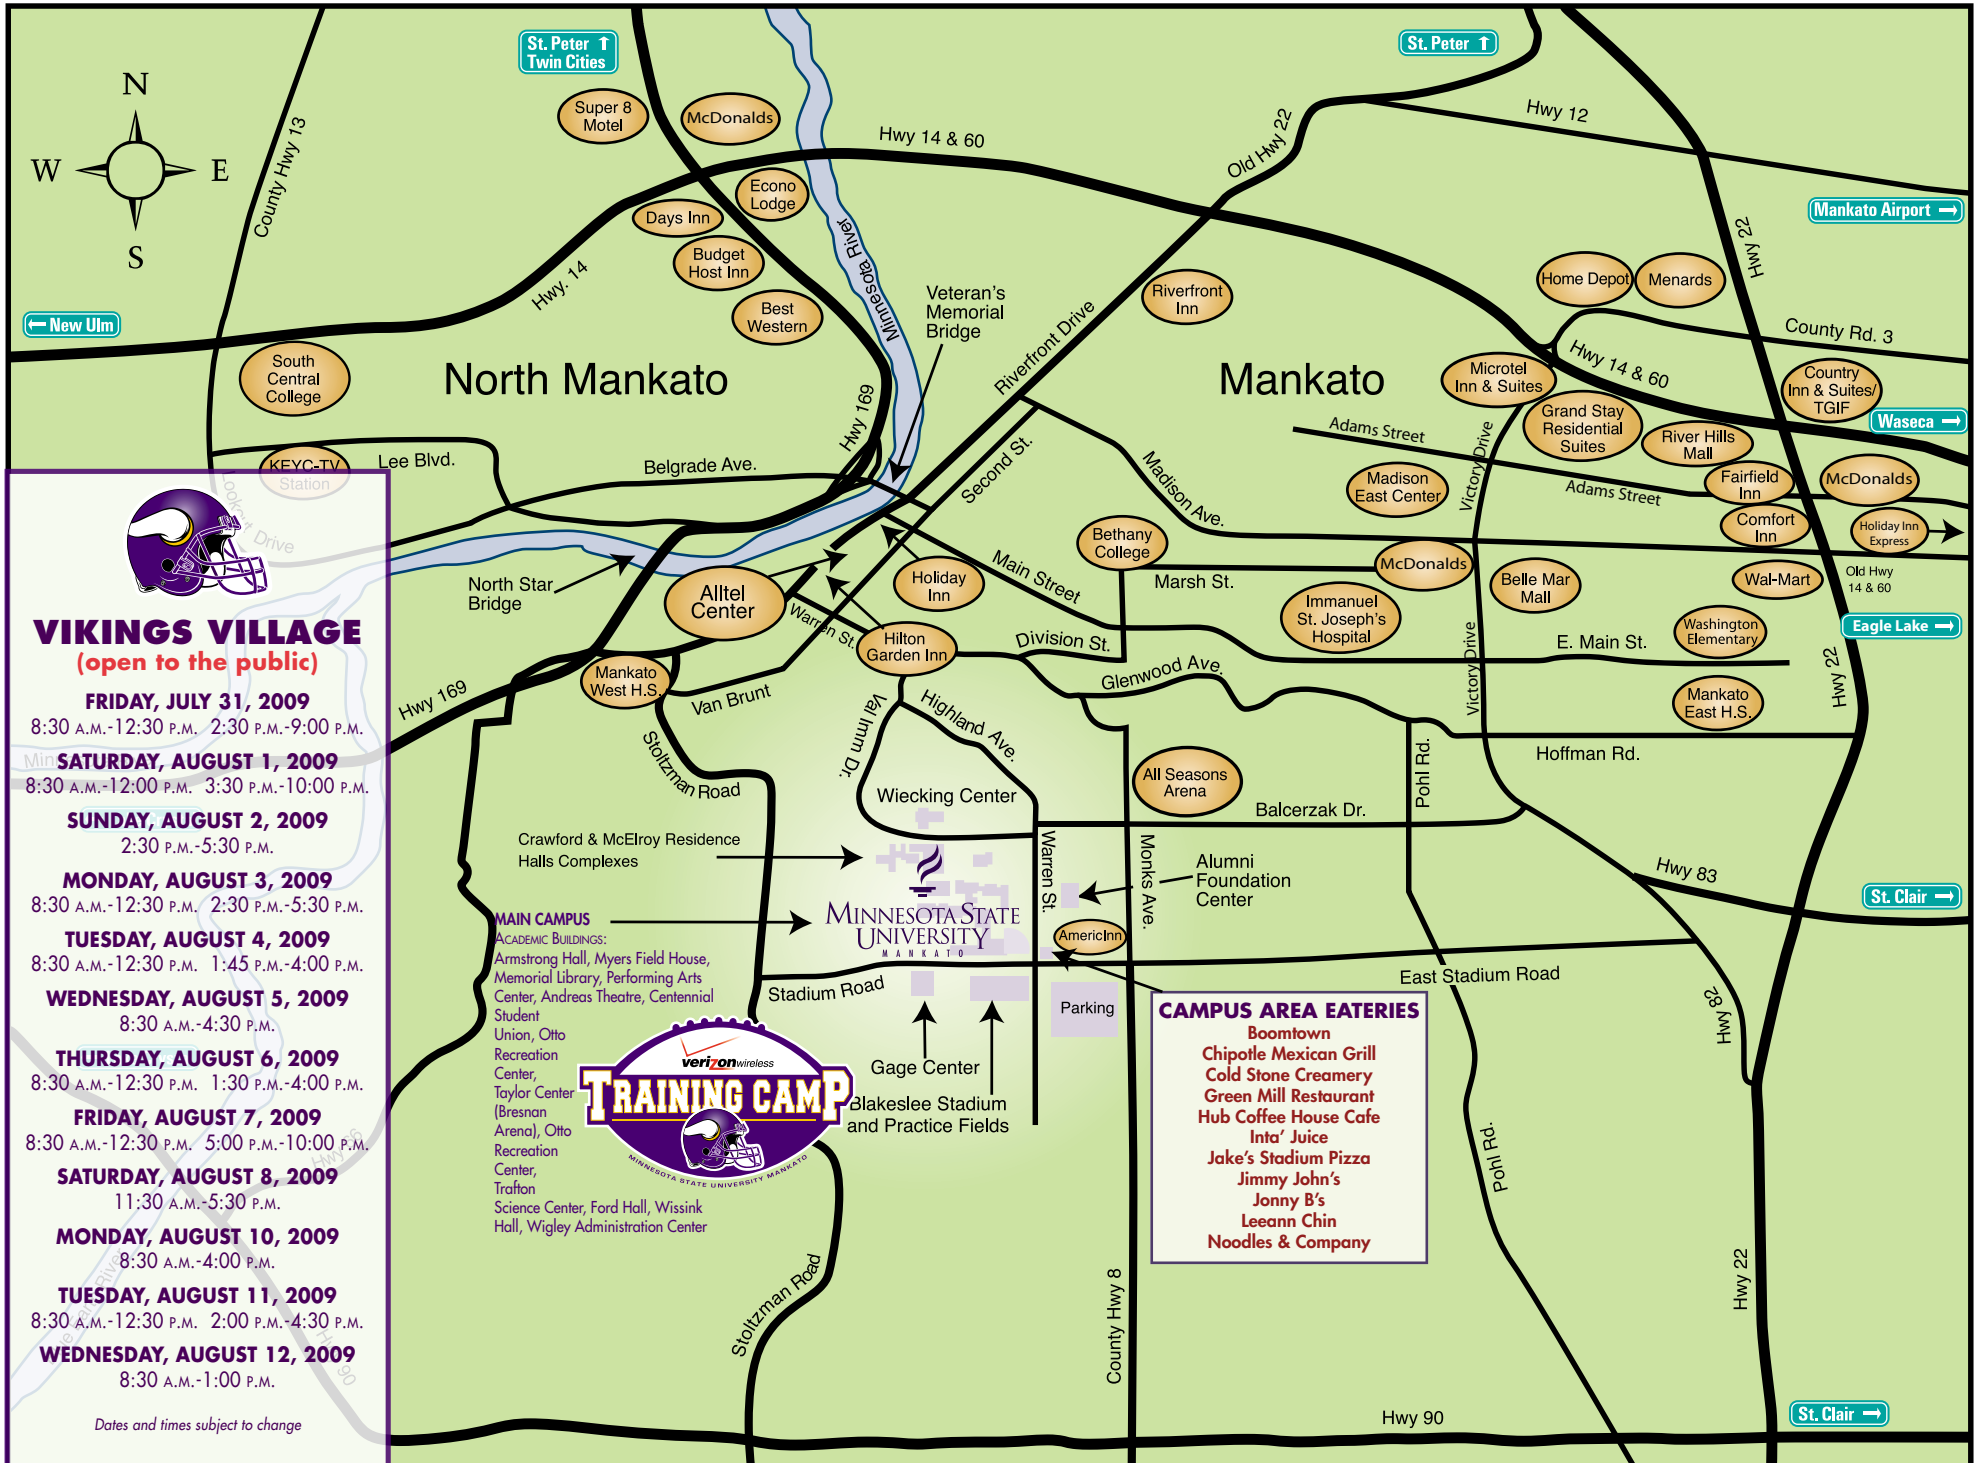

Dates and times subject to change

VIKINGS VILLAGE
 (enter here)

ENTRANCE FOR PARKING

= **NO ACCESS**

OVERFLOW PARKING

\$5 Parking Pass Proceeds Collected by and for
 Minnesota State University, Mankato

MINNESOTA STATE UNIVERSITY MANKATO

SHOP59MP 07/09

Main Roadways and Streets to Minnesota State University, Mankato

VIKINGS VILLAGE (open to the public)

- FRIDAY, JULY 31, 2009**
8:30 A.M.-12:30 P.M. 2:30 P.M.-9:00 P.M.
- MINI SATURDAY, AUGUST 1, 2009**
8:30 A.M.-12:00 P.M. 3:30 P.M.-10:00 P.M.
- SUNDAY, AUGUST 2, 2009**
2:30 P.M.-5:30 P.M.
- MONDAY, AUGUST 3, 2009**
8:30 A.M.-12:30 P.M. 2:30 P.M.-5:30 P.M.
- TUESDAY, AUGUST 4, 2009**
8:30 A.M.-12:30 P.M. 1:45 P.M.-4:00 P.M.
- WEDNESDAY, AUGUST 5, 2009**
8:30 A.M.-4:30 P.M.
- THURSDAY, AUGUST 6, 2009**
8:30 A.M.-12:30 P.M. 1:30 P.M.-4:00 P.M.
- FRIDAY, AUGUST 7, 2009**
8:30 A.M.-12:30 P.M. 5:00 P.M.-10:00 P.M.
- SATURDAY, AUGUST 8, 2009**
11:30 A.M.-5:30 P.M.
- MONDAY, AUGUST 10, 2009**
8:30 A.M.-4:00 P.M.
- TUESDAY, AUGUST 11, 2009**
8:30 A.M.-12:30 P.M. 2:00 P.M.-4:30 P.M.
- WEDNESDAY, AUGUST 12, 2009**
8:30 A.M.-1:00 P.M.

Dates and times subject to change

- ### CAMPUS AREA EATERIES
- Boomtown
 - Chipotle Mexican Grill
 - Cold Stone Creamery
 - Green Mill Restaurant
 - Hub Coffee House Cafe
 - Inta' Juice
 - Jake's Stadium Pizza
 - Jimmy John's
 - Jonny B's
 - Leeann Chin
 - Noodles & Company